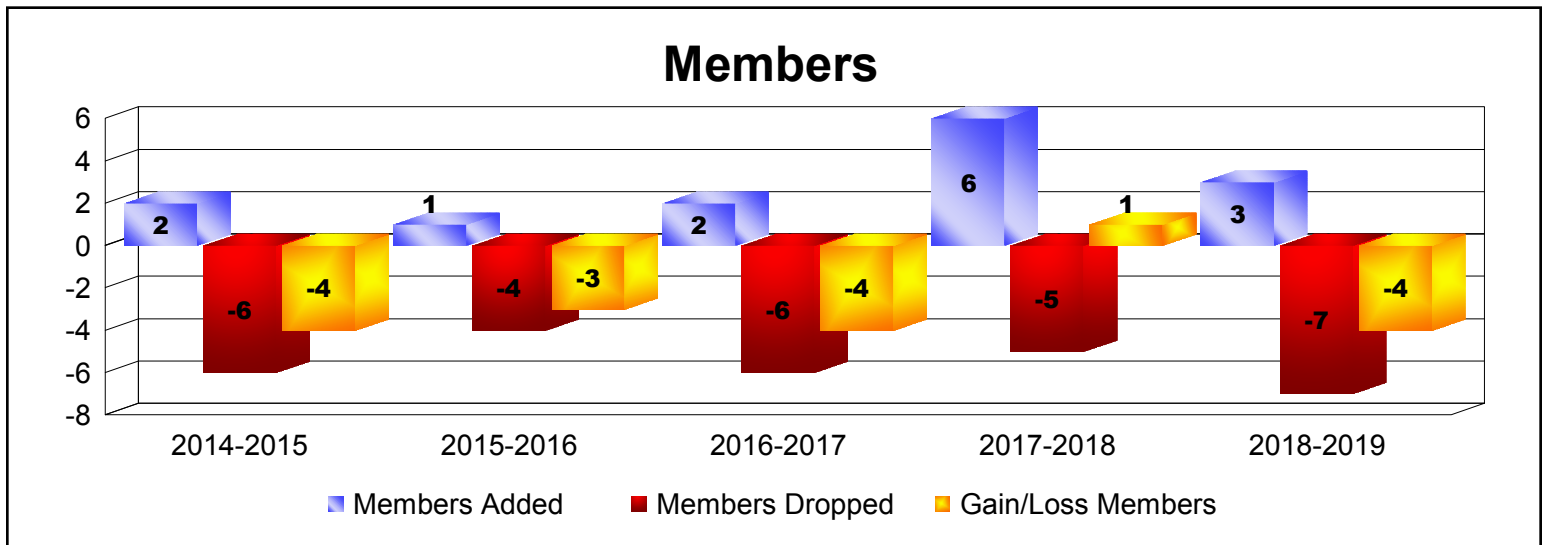

Year	New Clubs	Dropped Clubs	Gain/ Loss Clubs	New Members	Charter Members	Reinstate Members	Transfer Members	Total Member Added	Total Members Dropped	Gain/ Loss Members
2014-2015	0	0	0	2	0	0	0	2	-6	-4
2015-2016	0	0	0	1	0	0	0	1	-4	-3
2016-2017	0	0	0	2	0	0	0	2	-6	-4
2017-2018	0	0	0	6	0	0	0	6	-5	1
2018-2019	0	0	0	1	0	0	2	3	-7	-4
Average	0	0	0	2	0	0	0	3	-6	-3

Year	New Clubs	Dropped Clubs	Gain/ Loss Clubs	New Members	Charter Members	Reinstate Members	Transfer Members	Total Member Added	Total Members Dropped	Gain/ Loss Members
2014-2015	0	-2	-2	97	3	3	0	103	-109	-6
2015-2016	1	-1	0	79	21	2	2	104	-146	-42
2016-2017	0	-2	-2	102	0	10	3	115	-175	-60
2017-2018	0	-1	-1	91	0	9	6	106	-141	-35
2018-2019	0	-1	-1	93	0	9	6	108	-146	-38
Average	0	-1	-1	92	5	7	3	107	-143	-36