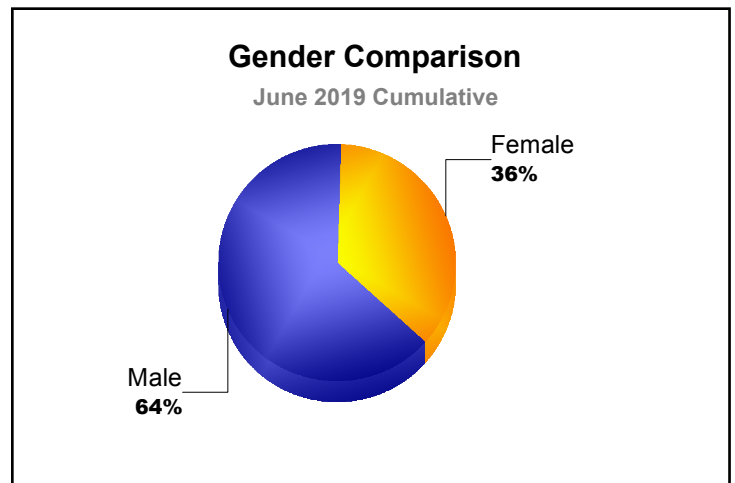

Year	New Clubs	Dropped Clubs	Gain/ Loss Clubs	New Members	Charter Members	Reinstate Members	Transfer Members	Total Member Added	Total Members Dropped	Gain/ Loss Members
2014-2015	0	0	0	2	0	0	0	2	-6	-4
2015-2016	0	0	0	1	0	0	0	1	-4	-3
2016-2017	0	0	0	2	0	0	0	2	-6	-4
2017-2018	0	0	0	6	0	0	0	6	-5	1
2018-2019	0	0	0	1	0	0	2	3	-7	-4
Average	0	0	0	2	0	0	0	3	-6	-3