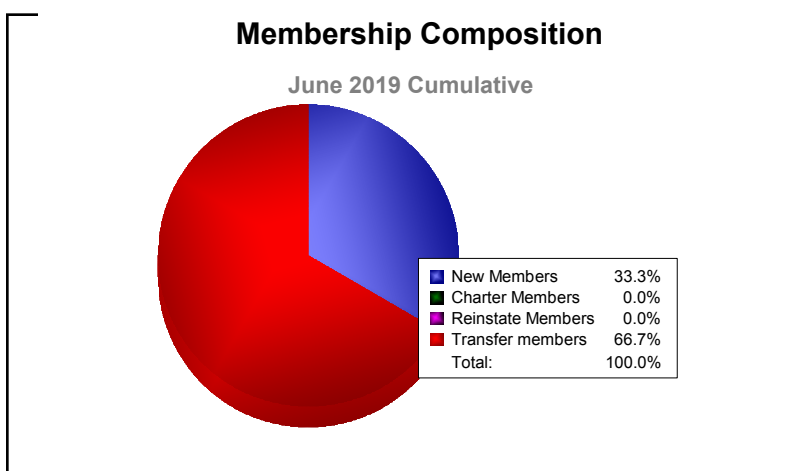

Year	New Clubs	Dropped Clubs	Gain/ Loss Clubs	New Members	Charter Members	Reinstate Members	Transfer Members	Total Member Added	Total Members Dropped	Gain/ Loss Members
2014-2015	0	0	0	2	0	0	0	2	-6	-4
2015-2016	0	0	0	1	0	0	0	1	-4	-3
2016-2017	0	0	0	2	0	0	0	2	-6	-4
2017-2018	0	0	0	6	0	0	0	6	-5	1
2018-2019	0	0	0	1	0	0	2	3	-7	-4
Average	0	0	0	2	0	0	0	3	-6	-3

Year	New Clubs	Dropped Clubs	Gain/ Loss Clubs	New Members	Charter Members	Reinstate Members	Transfer Members	Total Member Added	Total Members Dropped	Gain/ Loss Members
2014-2015	0	-2	-2	97	3	3	0	103	-109	-6
2015-2016	1	-1	0	79	21	2	2	104	-146	-42
2016-2017	0	-2	-2	102	0	10	3	115	-175	-60
2017-2018	0	-1	-1	91	0	9	6	106	-141	-35
2018-2019	0	-1	-1	93	0	9	6	108	-146	-38
Average	0	-1	-1	92	5	7	3	107	-143	-36