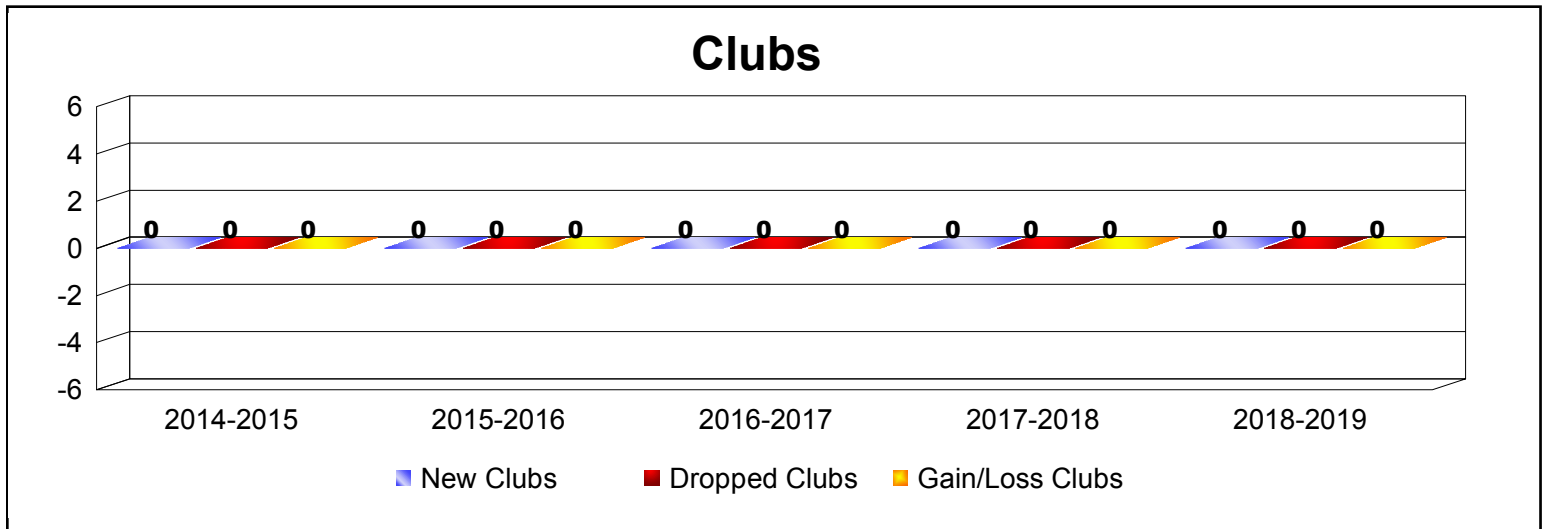

Year	New Clubs	Dropped Clubs	Gain/ Loss Clubs	New Members	Charter Members	Reinstate Members	Transfer Members	Total Member Added	Total Members Dropped	Gain/ Loss Members
2014-2015	0	0	0	2	0	0	0	2	-6	-4
2015-2016	0	0	0	1	0	0	0	1	-4	-3
2016-2017	0	0	0	2	0	0	0	2	-6	-4
2017-2018	0	0	0	6	0	0	0	6	-5	1
2018-2019	0	0	0	1	0	0	2	3	-7	-4
Average	0	0	0	2	0	0	0	3	-6	-3

Year	New Clubs	Dropped Clubs	Gain/ Loss Clubs	New Members	Charter Members	Reinstate Members	Transfer Members	Total Member Added	Total Members Dropped	Gain/ Loss Members
2014-2015	0	-2	-2	97	3	3	0	103	-109	-6
2015-2016	1	-1	0	79	21	2	2	104	-146	-42
2016-2017	0	-2	-2	102	0	10	3	115	-175	-60
2017-2018	0	-1	-1	91	0	9	6	106	-141	-35
2018-2019	0	-1	-1	93	0	9	6	108	-146	-38
Average	0	-1	-1	92	5	7	3	107	-143	-36